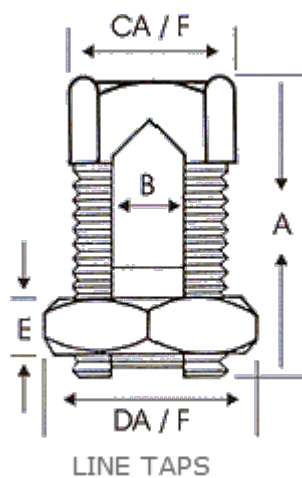

Brass Line Taps Tin plated Line taps

Brass Line Taps Tin Plated Line Taps

BRASS LINE TAPS BRASS TIN PLATED LINE TAPS EARTHING CONNECTORS BRASS LINE TAP MANUFACTURERS

BRASS LINE TAPS

BRASS TIN PLATED SPLIT BOLTS LINE TAPS

LINE TAPS

We are manufacturers suppliers from Jamnagar India of all kinds of Brass Line taps. Brass line taps are made from high tensile brass BS2874C2112. Threads are formed by rolling process giving nut extra clamping force. These are used for connecting Copper and Aluminium conductors under pressure pads.

Conductor size (mm ²)	A	B	C HEX A / F	D NUT A / F E		Product Code
6	20	4.10	12.6	13.25	4.90	A1metallics-6
10	26.80	4.80	12.80	19.10	5.70	A1metallics-10
16	26.10	5.80	12.80	19.10	5.70	A1metallics-16

25	28.10	7.40	16.20	19.10	5.70	A1metallics-25
35	35.20	7.90	18.60	24.00	6.35	A1metallics-35
50	42.30	9.80	24.20	27.20	8.65	A1metallics-50
70	44.60	11.30	24.10	27.20	8.65	A1metallics-70
95	50.50	14.50	26.60	35.40	9.60	A1metallics-95
120	57.70	16.50	30.20	35.40	12.20	A1metallics-120
120	57.70	16.50	30.20	35.40	12.20	A1metallics-120
185	57.70	18.50	31.80	38.00	12.20	A1metallics-185
240	72.70	22.50	40.20	48.20	14.20	A1metallics-240
300	72.70	24.50	42.20	50.00	14.20	A1metallics-300
400	76.70	26.50	48.20	56.00	16.20	A1metallics-400
500	80.50	30.50	55.20	65.00	16.20	A1metallics-500

Finishing: Tin plated, Nickel plated or Silver plated. Also Available Brass line taps in natural finish.

sizes of Availability: Split Bolt Connectors are available from 16 mm² 35mm² 50mm² 75mm² 125mm² 180 mm² 500 mm². Higher or lower sizes are possible with customer demand.