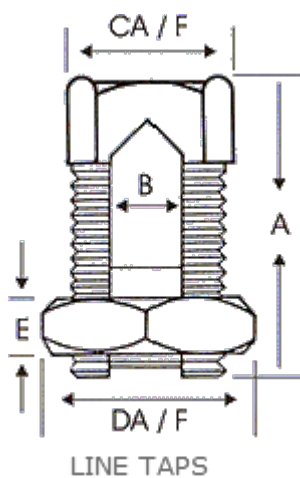

**Brass Line Taps Tin plated Line taps**

**Brass Line Taps Tin Plated Line Taps**

BRASS LINE TAPS BRASS TIN PLATED LINE TAPS EARTHING CONNECTORS BRASS LINE TAP MANUFACTURERS

We are manufacturers suppliers from Jamnagar India of all kinds of Brass Line taps. Brass line taps are made from high tensile brass BS2874C2112. Threads are formed by rolling process giving nut extra clamping force. These are used for connecting Copper and Aluminium conductors under pressure pads.

Conductor size (mm <sup>2</sup> )	A	B	C HEX A / F	D NUT A / F E		Product Code
6	20	4.10	12.6	13.25	4.90	A1metallics-6
10	26.80	4.80	12.80	19.10	5.70	A1metallics-10
16	26.10	5.80	12.80	19.10	5.70	A1metallics-16

25	28.10	7.40	16.20	19.10	5.70	A1metallics-25
35	35.20	7.90	18.60	24.00	6.35	A1metallics-35
50	42.30	9.80	24.20	27.20	8.65	A1metallics-50
70	44.60	11.30	24.10	27.20	8.65	A1metallics-70
95	50.50	14.50	26.60	35.40	9.60	A1metallics-95
120	57.70	16.50	30.20	35.40	12.20	A1metallics-120
120	57.70	16.50	30.20	35.40	12.20	A1metallics-120
185	57.70	18.50	31.80	38.00	12.20	A1metallics-185
240	72.70	22.50	40.20	48.20	14.20	A1metallics-240
300	72.70	24.50	42.20	50.00	14.20	A1metallics-300
400	76.70	26.50	48.20	56.00	16.20	A1metallics-400
500	80.50	30.50	55.20	65.00	16.20	A1metallics-500

Finishing: Tin plated, Nickel plated or Silver plated. Also Available Brass line taps in natural finish.

sizes of Availability: Split Bolt Connectors are available from 16 mm<sup>2</sup> 35mm<sup>2</sup> 50mm<sup>2</sup> 75mm<sup>2</sup> 125mm<sup>2</sup> 180 mm<sup>2</sup> 500 mm<sup>2</sup>. Higher or lower sizes are possible with customer demand.