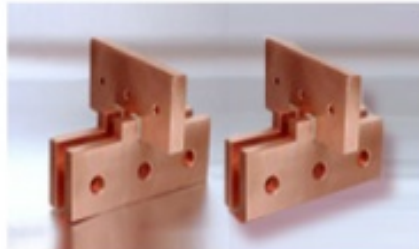

Copper Parts Brazed Components Copper Electrical parts

Copper Parts Brazed Components Copper Electrical Parts

Copper Parts Brazed Components Copper Electrical parts

COPPER PARTS COPPER BRAZED COMPONENTS MACHINED PARTS ELECTRICAL COMPONENTS SWITCHGEAR ASSEMBLIES

We offer a wide range of Copper parts turned parts Brazed parts Brazed components assemblies for switchgears fuse cutouts control panels etc.

- Copper Electrical Assemblies and sub assemblies for industries like switchgears control panels relays fuses batteries etc.
- Brazed parts and components fuse cutouts and fittings
- Copper terminal Blocks Copper fuse blocks