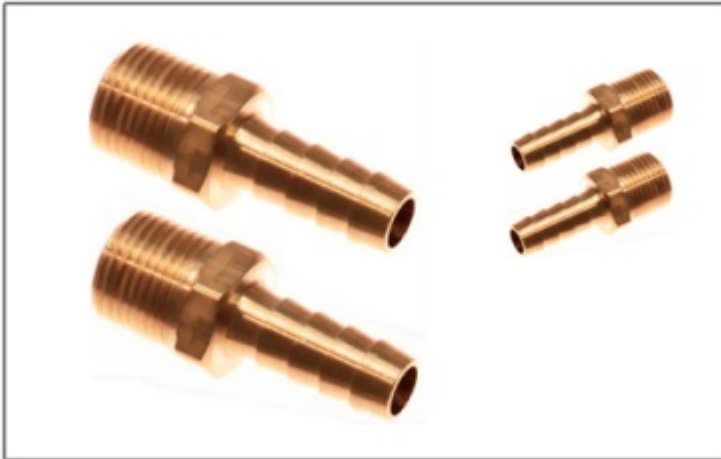

BRASS HOSE BARBS NPT NPTF HOSE BARBS

BRASS HOSE BARBS NPT NPTF HOSE BARBS

BRASS HOSE BARBS NPT NPTF ThREADED HOSE BARBS

BRASS HOSE BARBS NPT NPTF ThREADED HOSE BARBS

We specialize in Brass NPTF hose barbs Brass male hose barbs Brass NPT hose barbs 1/4" x 1/4" , 1/4" x 3/8" , 3/8" x 3/8", 3/8" x 1/2" and 1/2" x 1/2" . We also offer Stainless Steel 304 and 316 threaded hose barbs .

ADDEESS:

A1metallics INDIA Plot- 1255, GIDC Industrial Estate, Shanker tekri Jamngar 361004 Gujarat INDIA

CONTACTS:

PHONE : 91-22-43449300/99

FAX : 91-22-22834046

EMAIL : sales@a1metallics.com

[CONTACT US](#) | [BACK TO HOME PAGE](#)

KEYWORDS:

Brass hose barbs, 3/8 x 3/8 , 1/2 x 1/2, 1/4 x 1/4 Brass hose barbs, 3/8 hose barbs, 1/2 hose barbs, NPT Hose barbs, NTF Brass hose barbs,NPT threaded hose barbs, BSPT hose barbs BSP hose fittings,