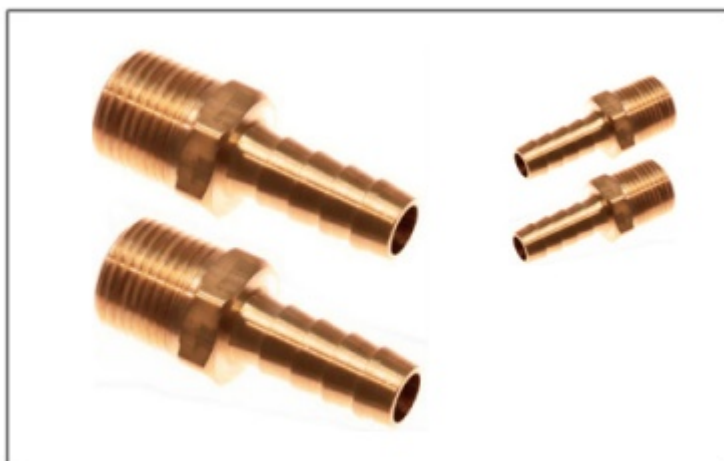

BRASS HOSE BARBS NPT NPTF HOSE BARBS

BRASS HOSE BARBS NPT NPTF HOSE BARBS

BRASS HOSE BARBS NPT NPTF ThREADED HOSE BARBS

BRASS HOSE BARBS NPT NPTF ThREADED HOSE BARBS

We specialize in Brass NPTF hose barbs Brass male hose barbs Brass NPT hose barbs 1/4" x 1/4" , 1/4" x 3/8" , 3/8" x 3/8", 3/8" x 1/2" and 1/2" x 1/2" . We also offer Stainless Steel 304 and 316 threaded hose barbs .

KEYWORDS:

Brass hose barbs, 3/8 x 3/8 , 1/2 x 1/2, 1/4 x 1/4 Brass hose barbs, 3/8 hose barbs, 1/2 hose barbs, NPT Hose barbs, NTF Brass hose barbs,NPT threaded hose barbs, BSPT hose barbs BSP hose fittings,