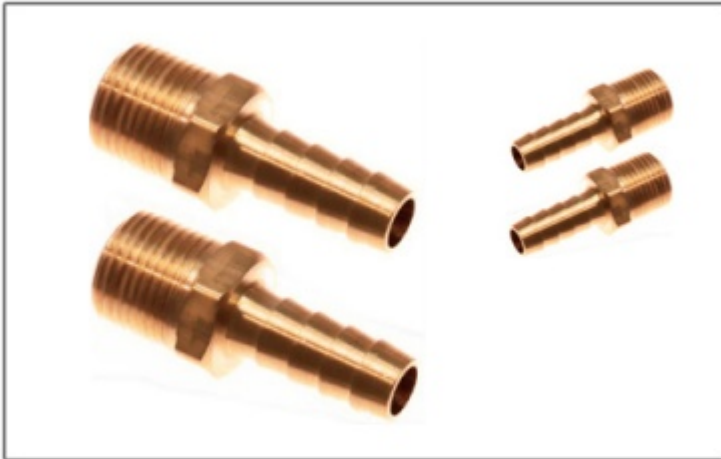

BRASS HOSE BARBS NPT NPTF HOSE BARBS

BRASS HOSE BARBS NPT NPTF HOSE BARBS

BRASS HOSE BARBS NPT NPTF ThREADED HOSE BARBS

BRASS HOSE BARBS NPT NPTF ThREADED HOSE BARBS

We specialize in Brass NPTF hose barbs Brass male hose barbs Brass NPT hose barbs 1/4" x 1/4" , 1/4" x 3/8" , 3/8" x 3/8", 3/8" x 1/2" and 1/2" x 1/2" . We also offer Stainless Steel 304 and 316 threaded hose barbs .

KEYWORDS:

Brass hose barbs, 3/8 x 3/8 , 1/2 x 1/2, 1/4 x 1/4 Brass hose barbs, 3/8 hose barbs, 1/2 hose barbs, NPT Hose barbs, NTF Brass hose barbs,NPT threaded hose barbs, BSPT hose barbs BSP hose fittings,